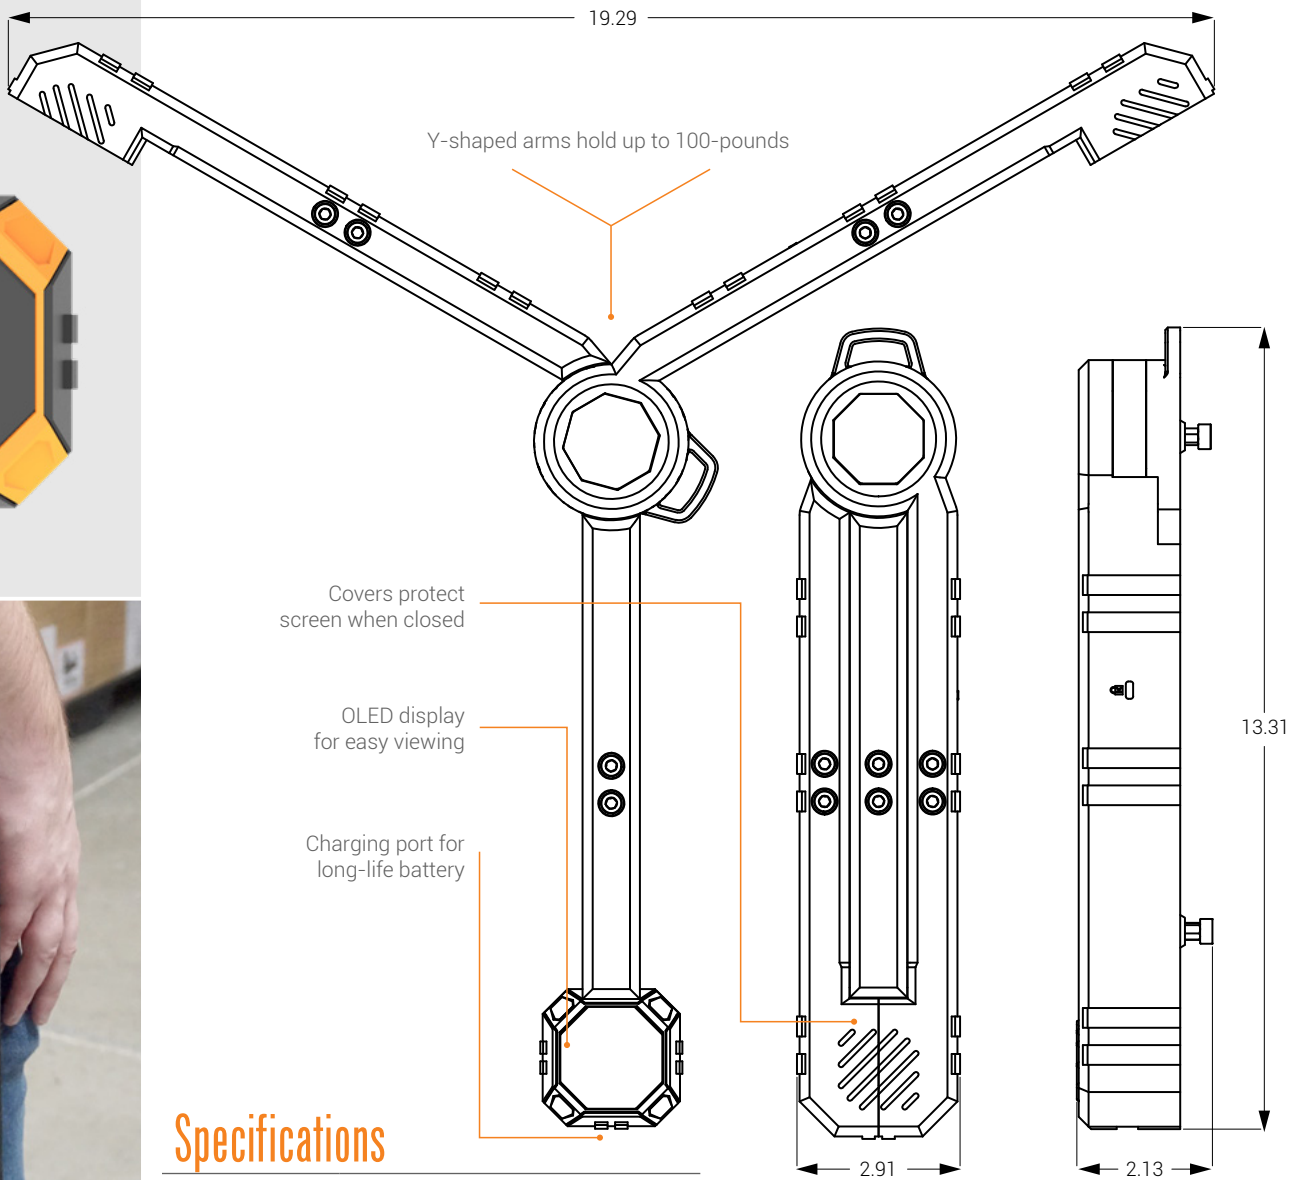

Weigh Smarter with the xScale S200

The portable and convenient smart solution for the modern warehouse.

Capture item weight anywhere with the Bluetooth® smart xScale S200. The lightweight, compact form, designed for personal portability, opens to an innovative Y-shape on which items are placed for weighing. The collapsible arms make it easy to carry and use, with a belt holster available to work hands free, ensuring the scale is conveniently available wherever it's needed.

RUGGED

Built to MIL-STD-810H drop test standards, the xScale S200 was designed to withstand the harsh environments of warehousing and distribution centers.

PORTABLE

The fully mobile xScale S200 enables workers to easily move throughout a facility and measure item weight without having to continually return to a stationary scale.

Specifications

PRODUCT NAME / MODEL	xScale S200
DISPLAY	0 lb to 100 lb with an increment of 0.05 lb 0 kg to 45 kg with an increment of 0.02 kg
WEIGHT ACCURACY	0 lb to 100 lb: (1% of True weight or ± 0.05 lb, whichever is greater) 0 kg to 45 kg: (1% of True weight or ± 0.02 kg, whichever is greater)
TRANSMISSION METHOD	Bluetooth® Low Energy 5.1
DURABLE PERIOD	45,000 deployment cycles
IP CLASSIFICATION	IP21
RUGGED TESTS	4ft MIL-STD 810H; unique test low level drop, open at angle drop 18" to concrete Tumble Test closed .5m 500 times